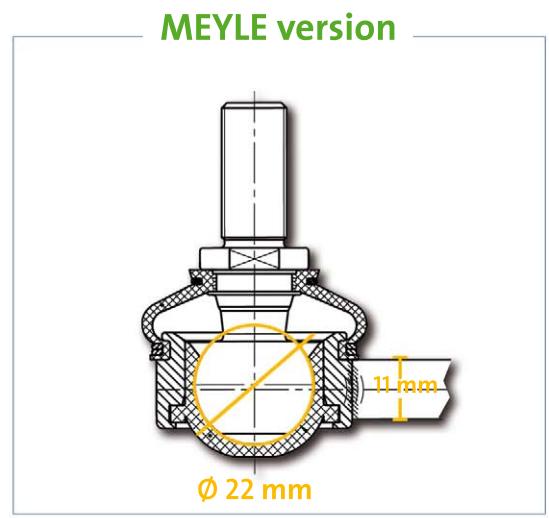

MEYLE[®]
Products

MEYLE No.
116 060 0003/HD
116 060 0025/HD

Reference No.
7M3 411 317 C
1 361 653
7M3 498 317
1 232 756

Stabilizer link lh. + rh. to fit Ford Galaxy / Seat Alhambra / VW Sharan

<p>as OE</p> <p>Problem</p>	<p>Solution</p> <p></p>
<p>Intense strain and high surface pressure wears on the ball joint (head diameter 19 mm)</p>	<p>Increased diameter of the ball head of the stabilizer link to 22 mm</p>
<p>Effect</p>	<p>Advantage</p>
<p>Noise from the front axle, play in the ball joint</p>	<p>Increase of load bearing capacity (app. 35%) ensures a significant longer lifetime</p>