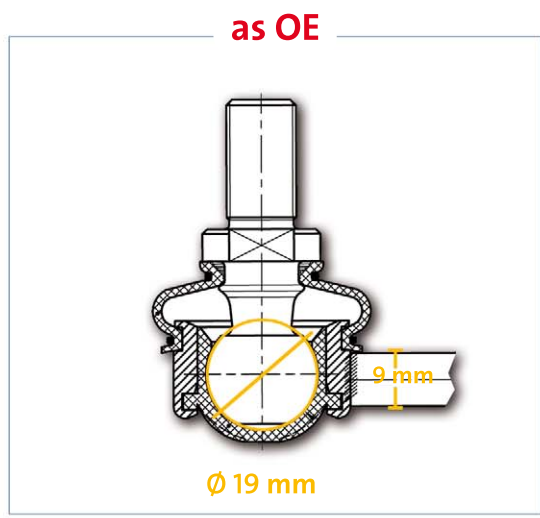

MEYLE[®]
Products

MEYLE No.
116 060 0003/HD
116 060 0025/HD

Reference No.
7M3 411 317 C
1 361 653
7M3 498 317
1 232 756

Stabilizer link lh. + rh. to fit Ford Galaxy / Seat Alhambra / VW Sharan

<p>as OE</p> <p>Problem</p>	<p>Solution</p> <p></p>
<p>Intense strain and high surface pressure wears on the ball joint (head diameter 19 mm)</p>	<p>Increased diameter of the ball head of the stabilizer link to 22 mm</p>
<p>Effect</p>	<p>Advantage</p>
<p>Noise from the front axle, play in the ball joint</p>	<p>Increase of load bearing capacity (app. 35%) ensures a significant longer lifetime</p>